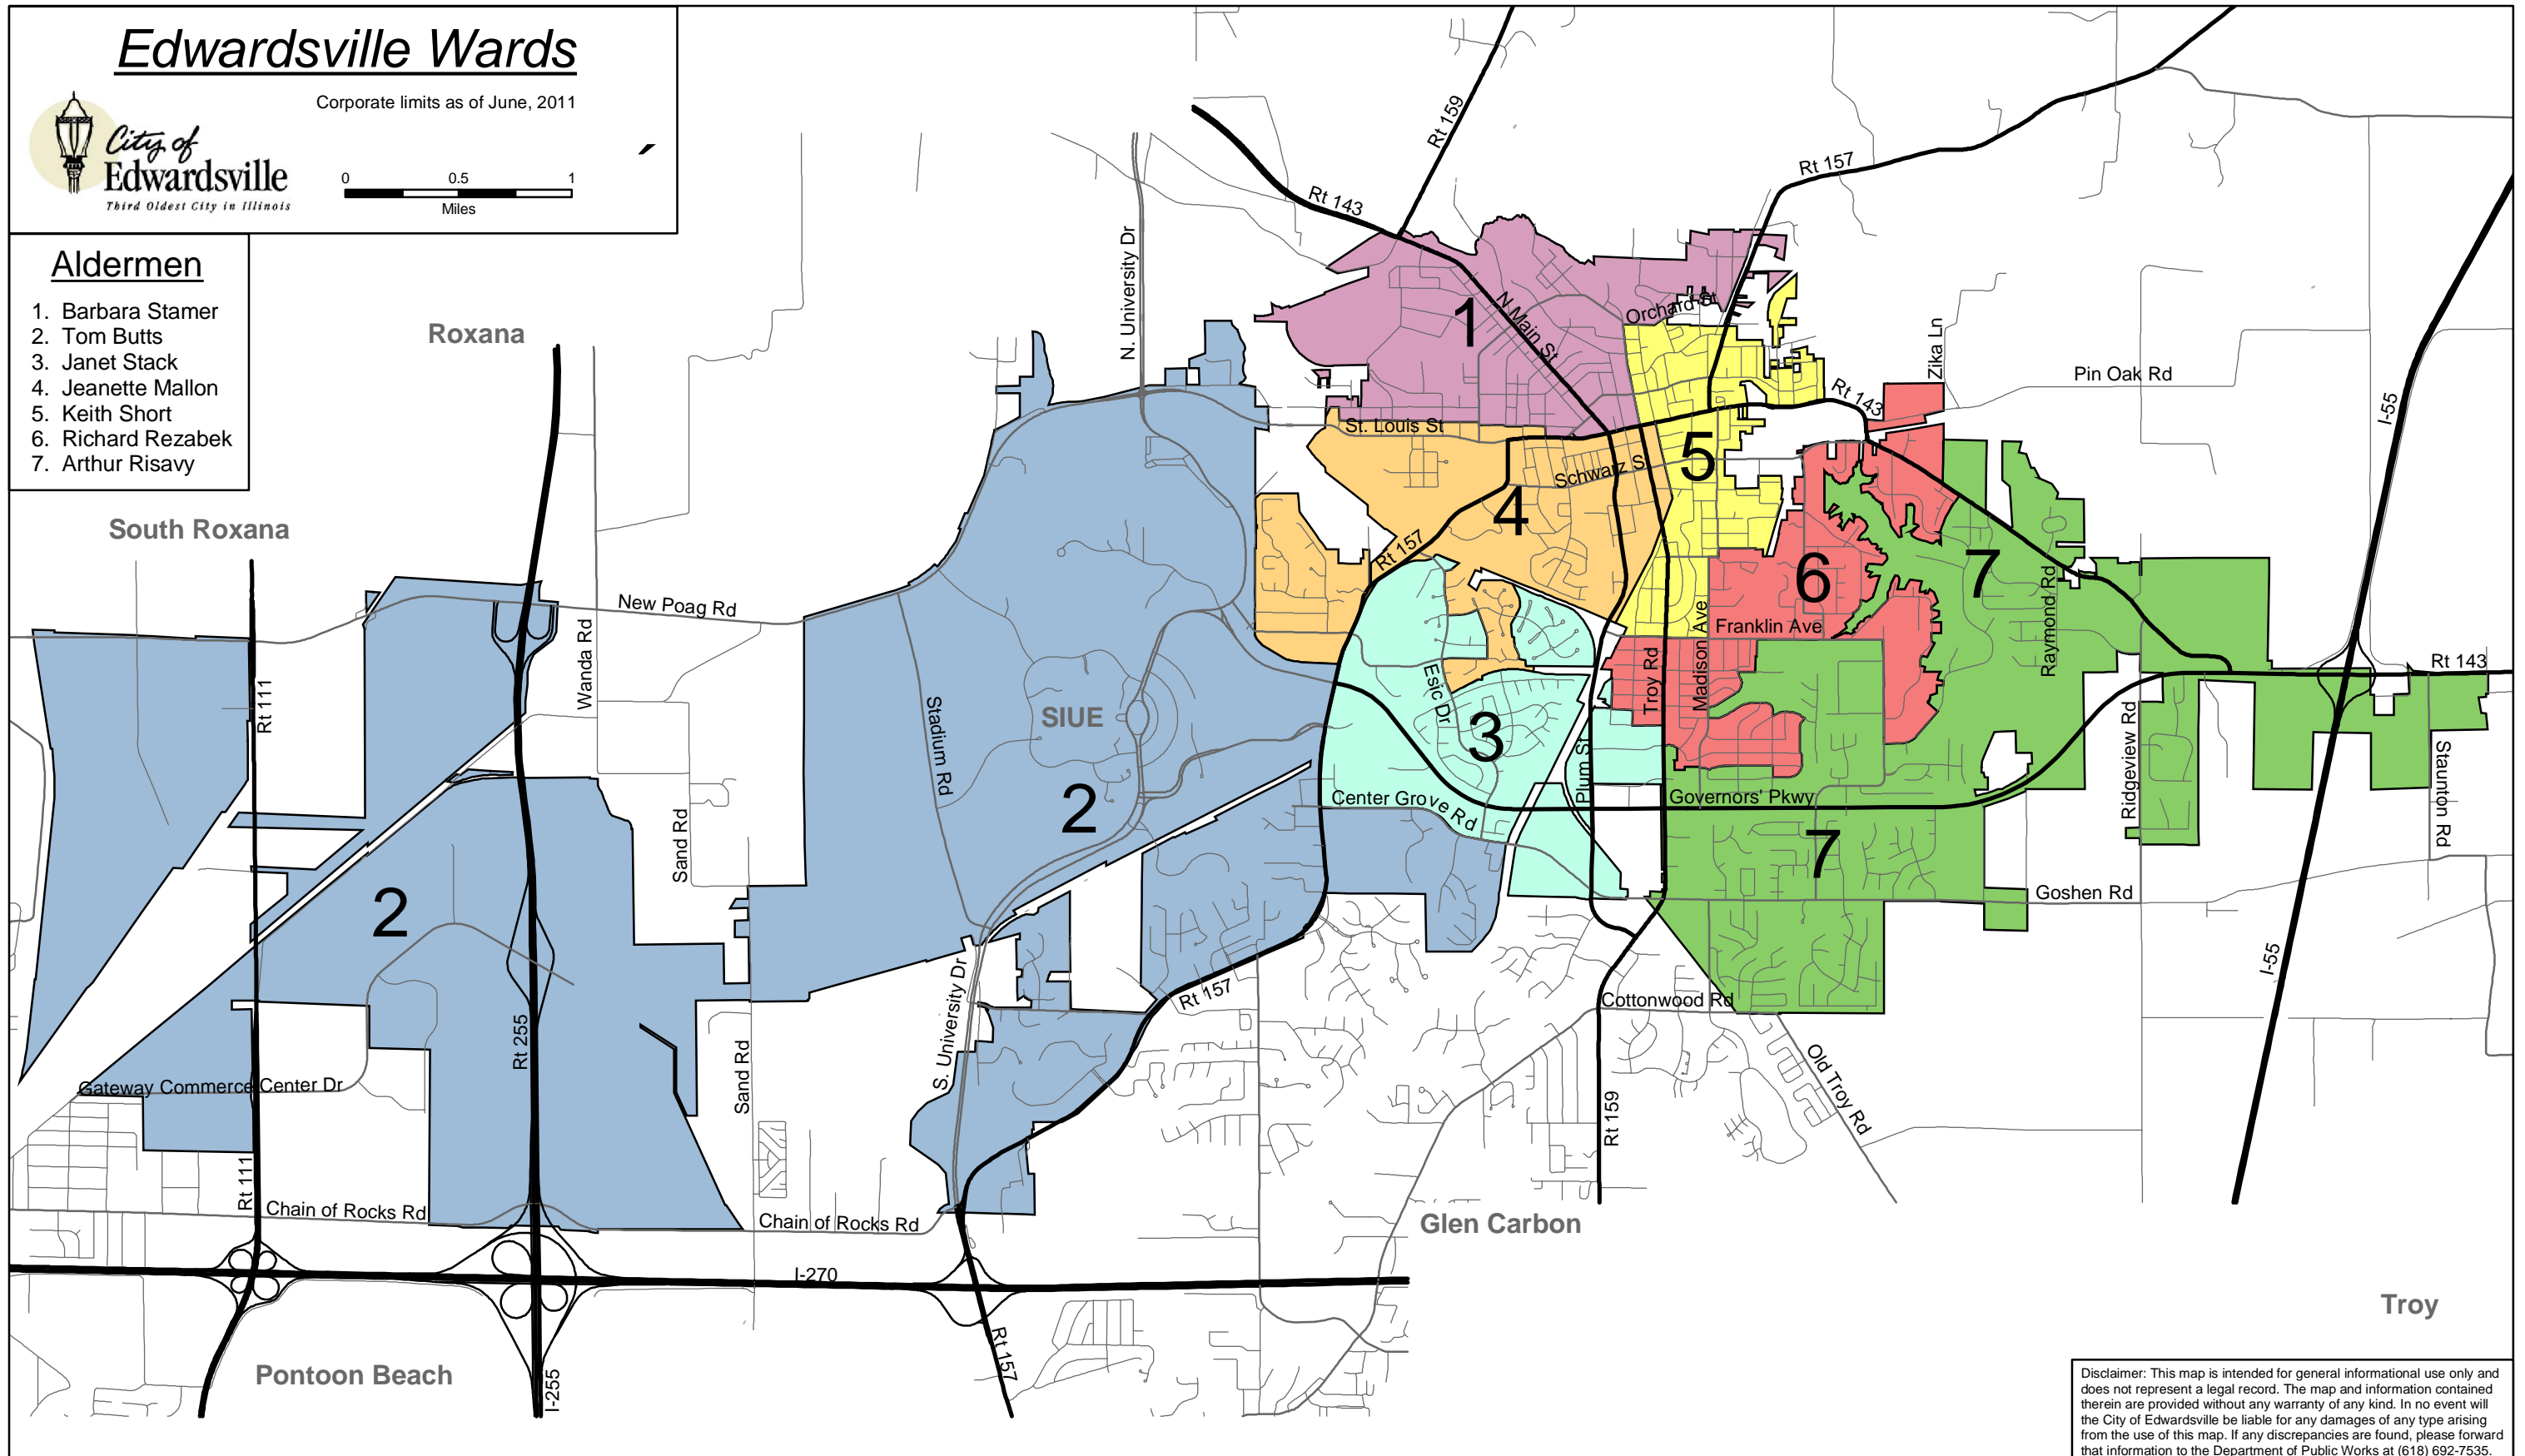

Edwardsville Wards

Corporate limits as of June, 2011

Aldermen

1. Barbara Stamer
2. Tom Butts
3. Janet Stack
4. Jeanette Mallon
5. Keith Short
6. Richard Rezabek
7. Arthur Risavy

Disclaimer: This map is intended for general informational use only and does not represent a legal record. The map and information contained therein are provided without any warranty of any kind. In no event will the City of Edwardsville be liable for any damages of any type arising from the use of this map. If any discrepancies are found, please forward that information to the Department of Public Works at (618) 692-7535.