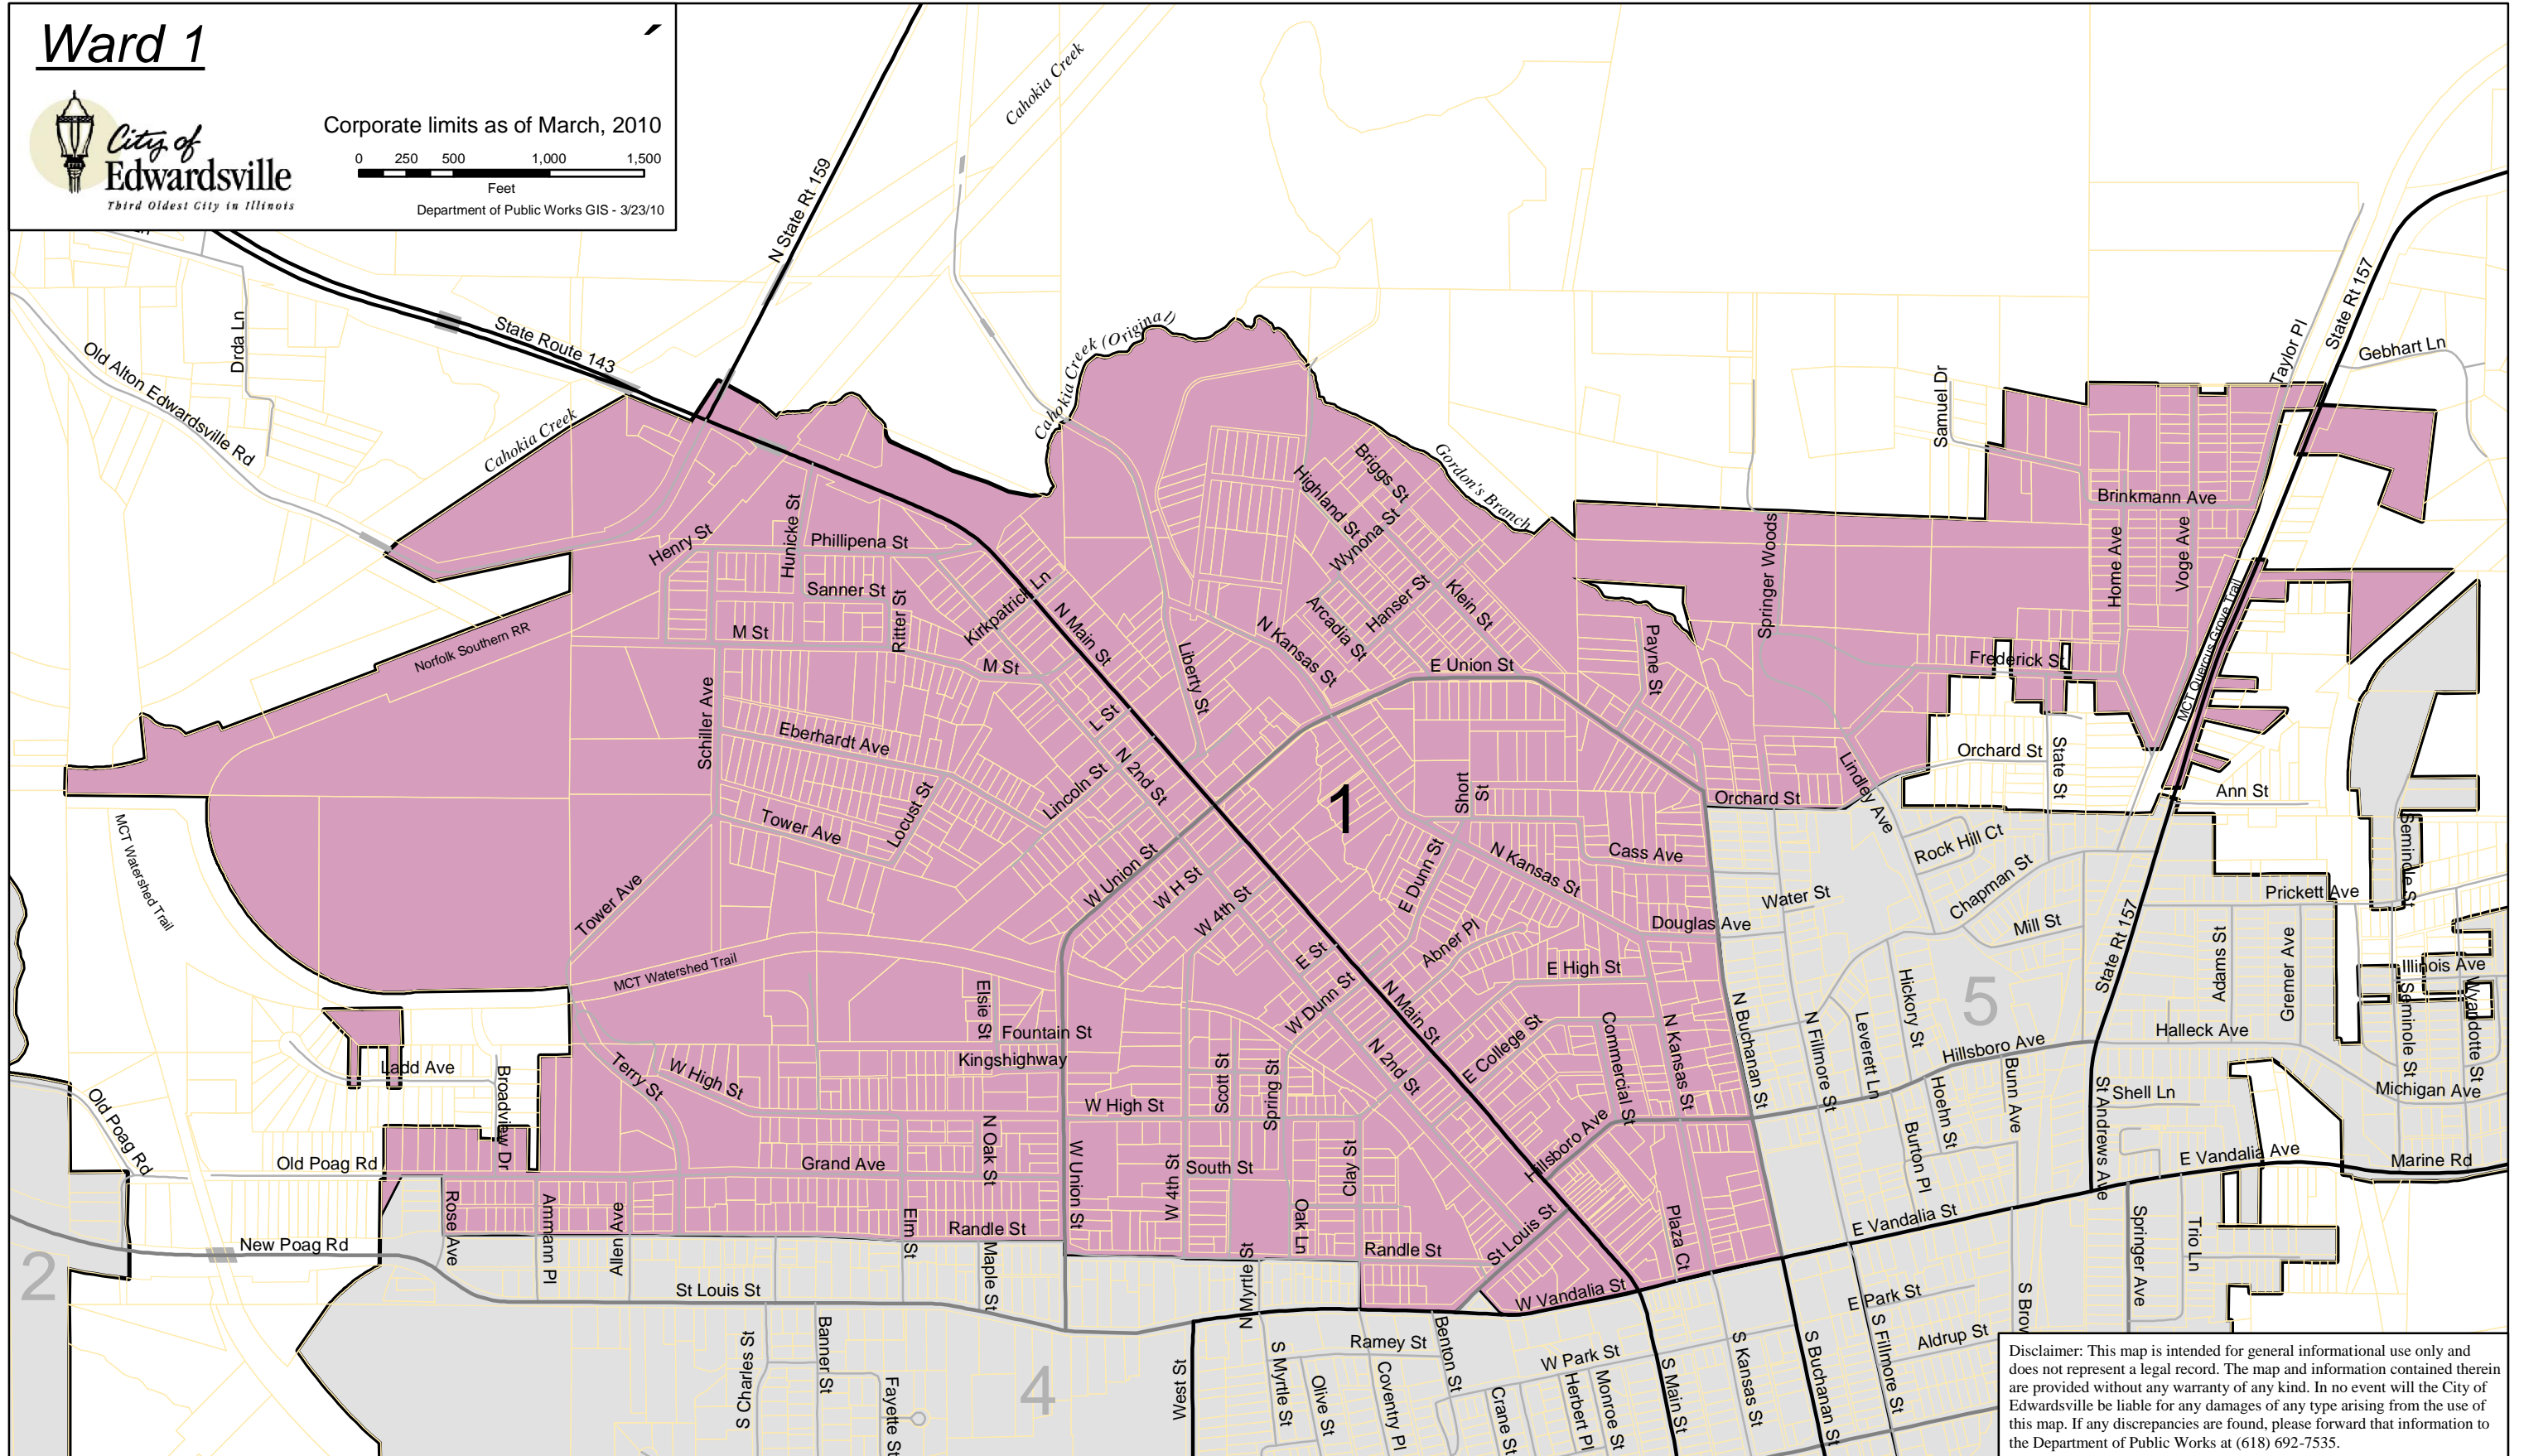

Ward 1

Corporate limits as of March, 2010

Department of Public Works GIS - 3/23/10

Disclaimer: This map is intended for general informational use only and does not represent a legal record. The map and information contained therein are provided without any warranty of any kind. In no event will the City of Edwardsville be liable for any damages of any type arising from the use of this map. If any discrepancies are found, please forward that information to the Department of Public Works at (618) 692-7535.