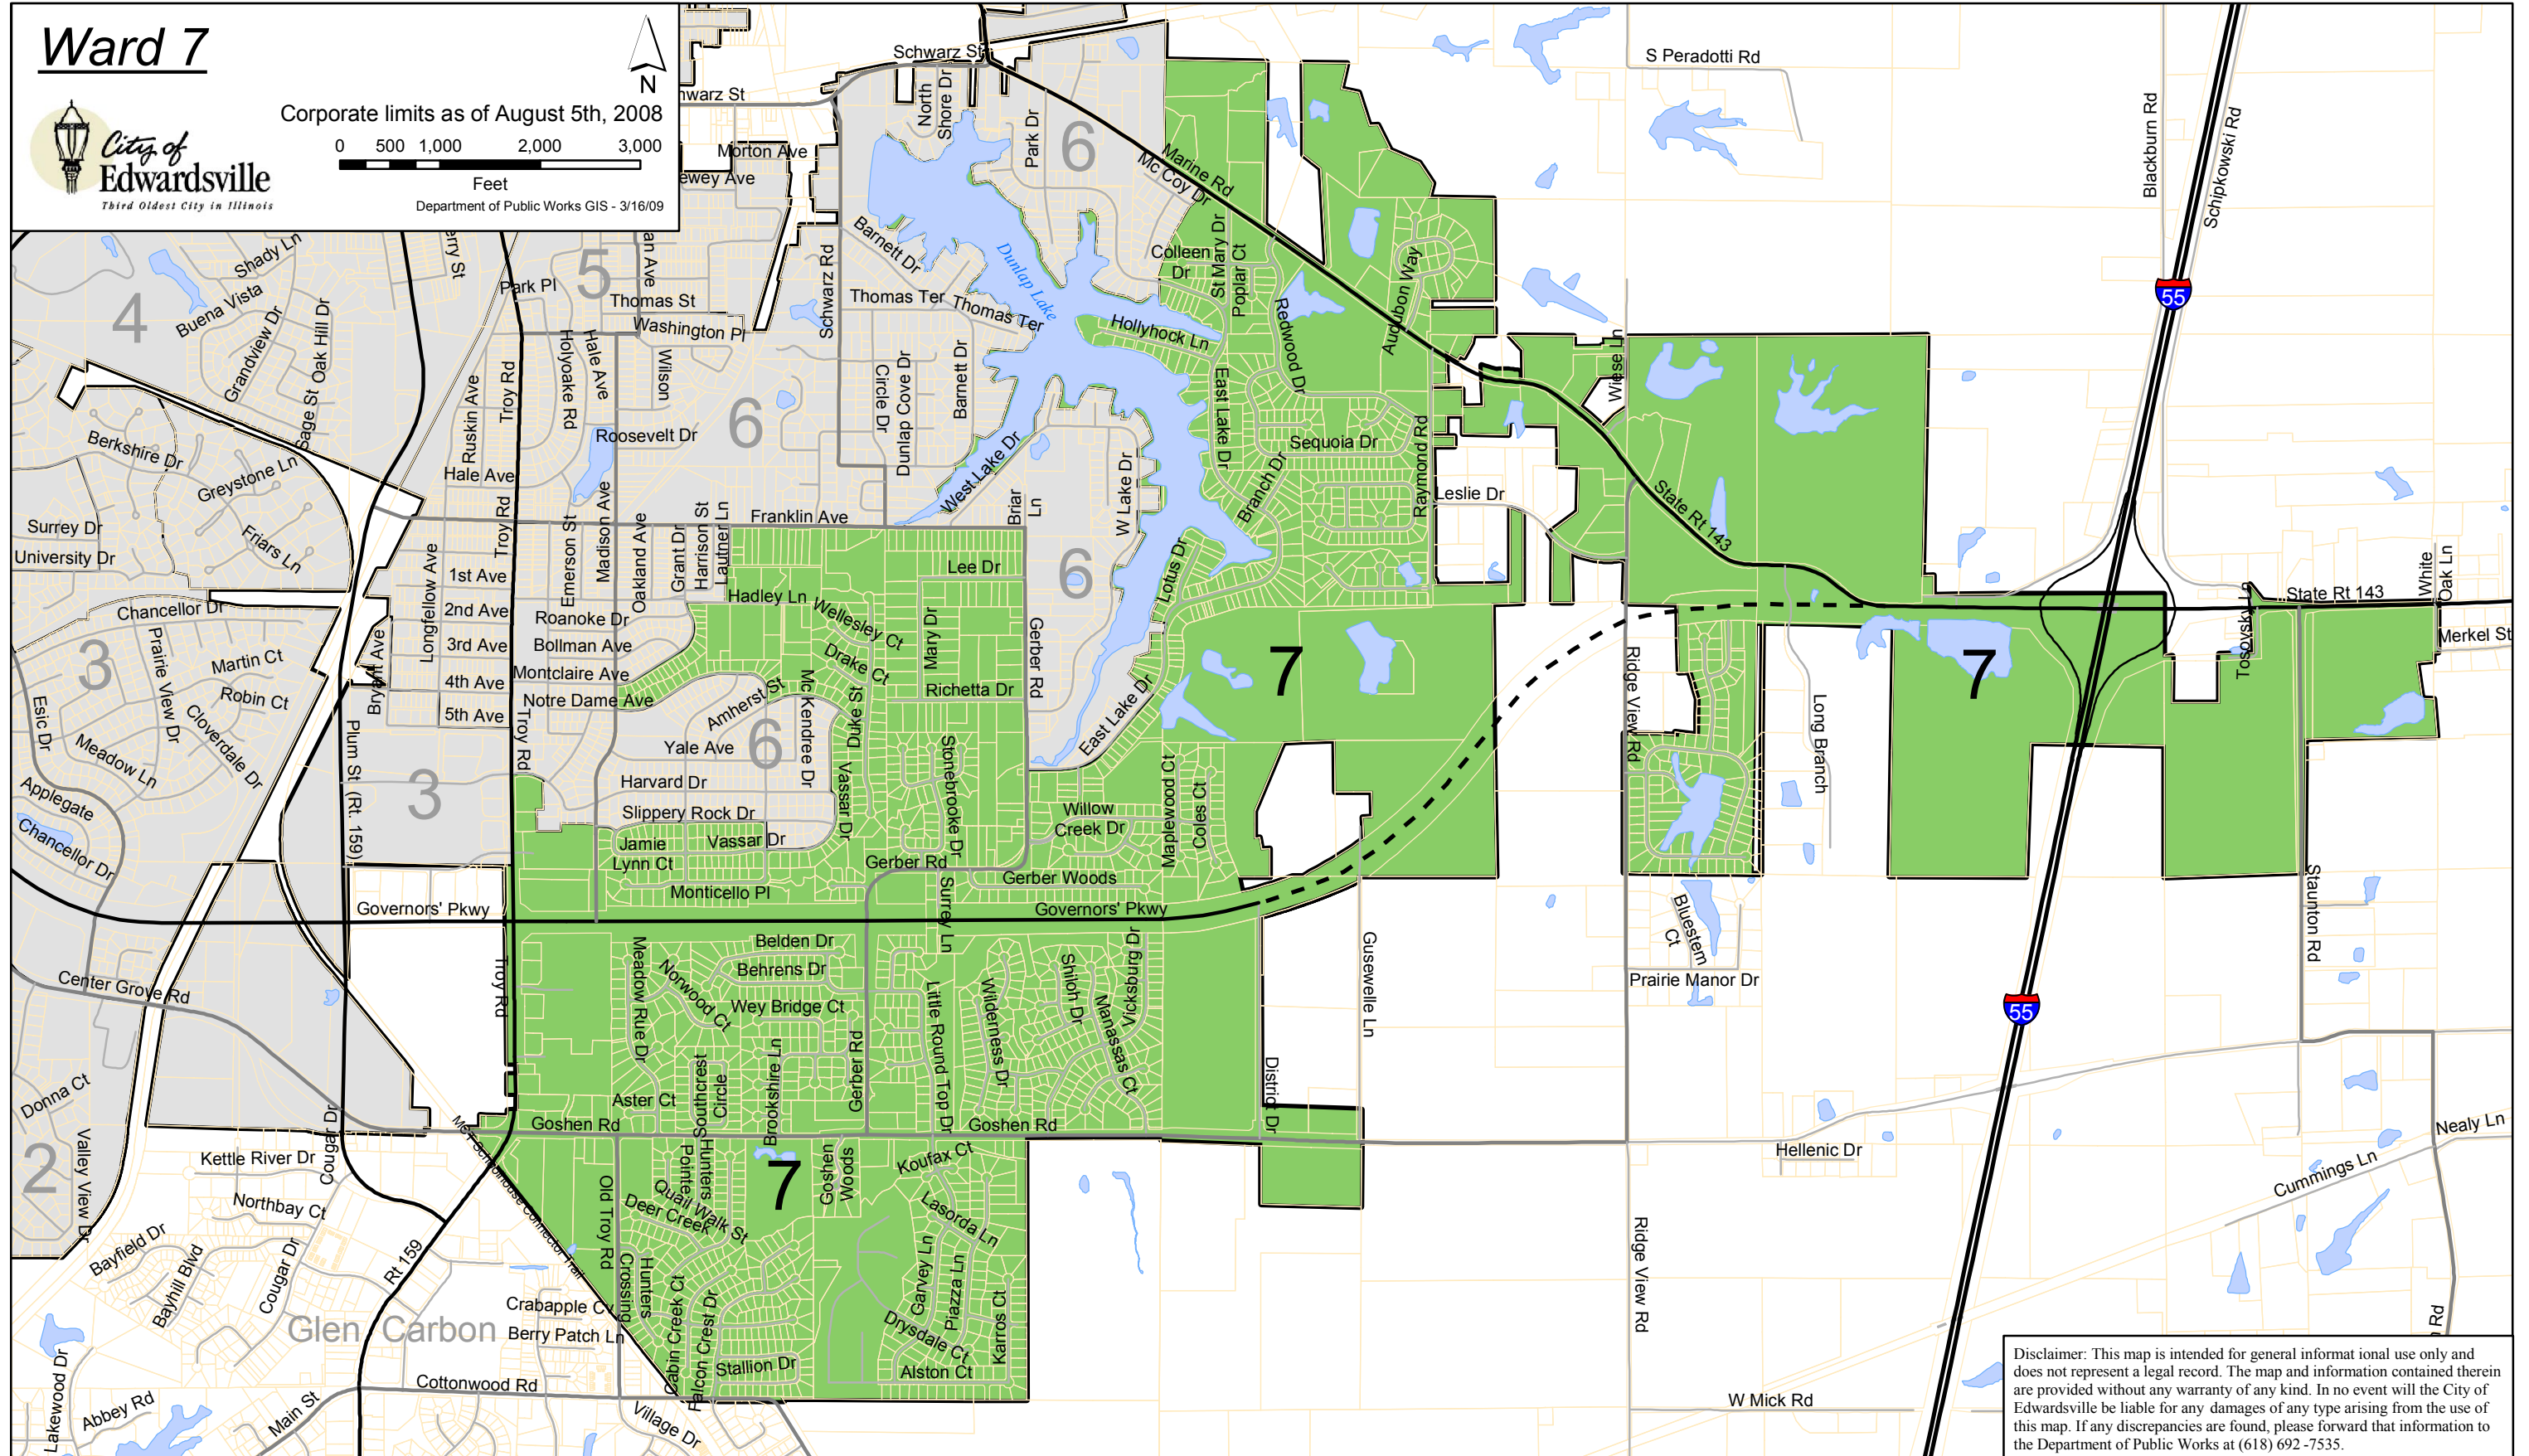

Ward 7

Corporate limits as of August 5th, 2008

Department of Public Works GIS - 3/16/09

Disclaimer: This map is intended for general informational use only and does not represent a legal record. The map and information contained therein are provided without any warranty of any kind. In no event will the City of Edwardsville be liable for any damages of any type arising from the use of this map. If any discrepancies are found, please forward that information to the Department of Public Works at (618) 692-7535.