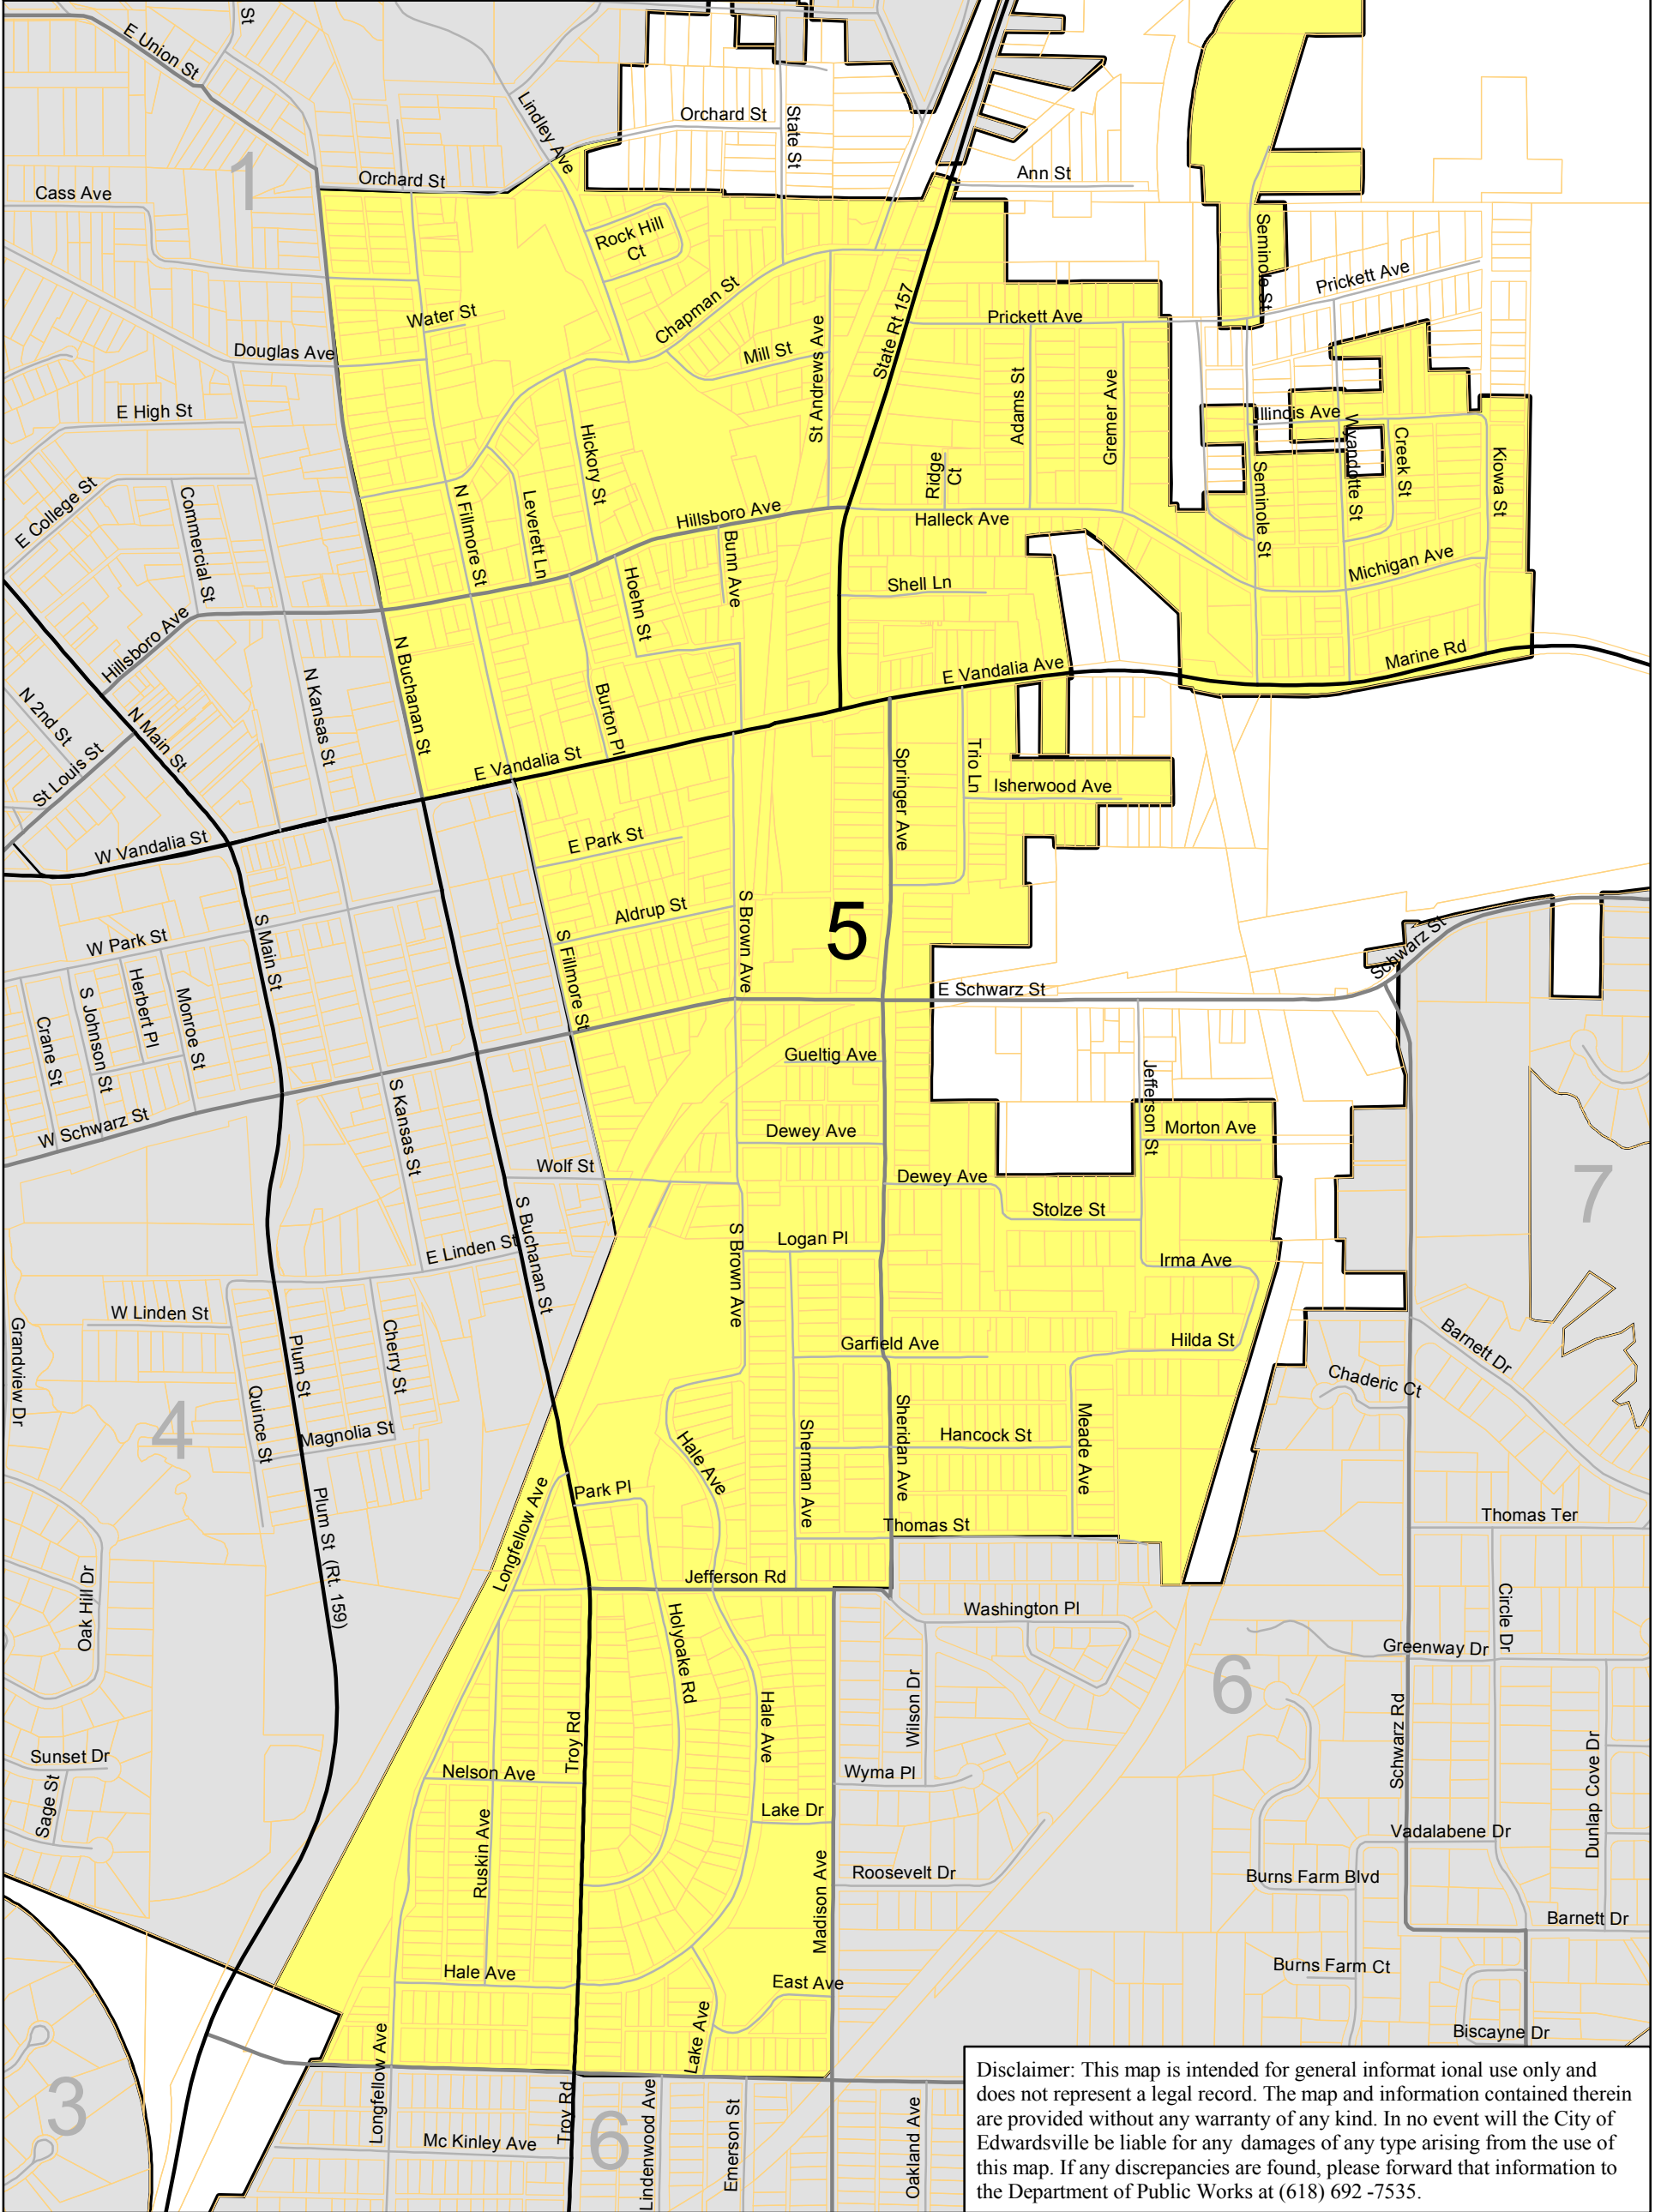

Ward 5

Corporate limits as of August 5th, 2008

Department of Public Works GIS - 3/16/09

Disclaimer: This map is intended for general informational use only and does not represent a legal record. The map and information contained therein are provided without any warranty of any kind. In no event will the City of Edwardsville be liable for any damages of any type arising from the use of this map. If any discrepancies are found, please forward that information to the Department of Public Works at (618) 692-7535.