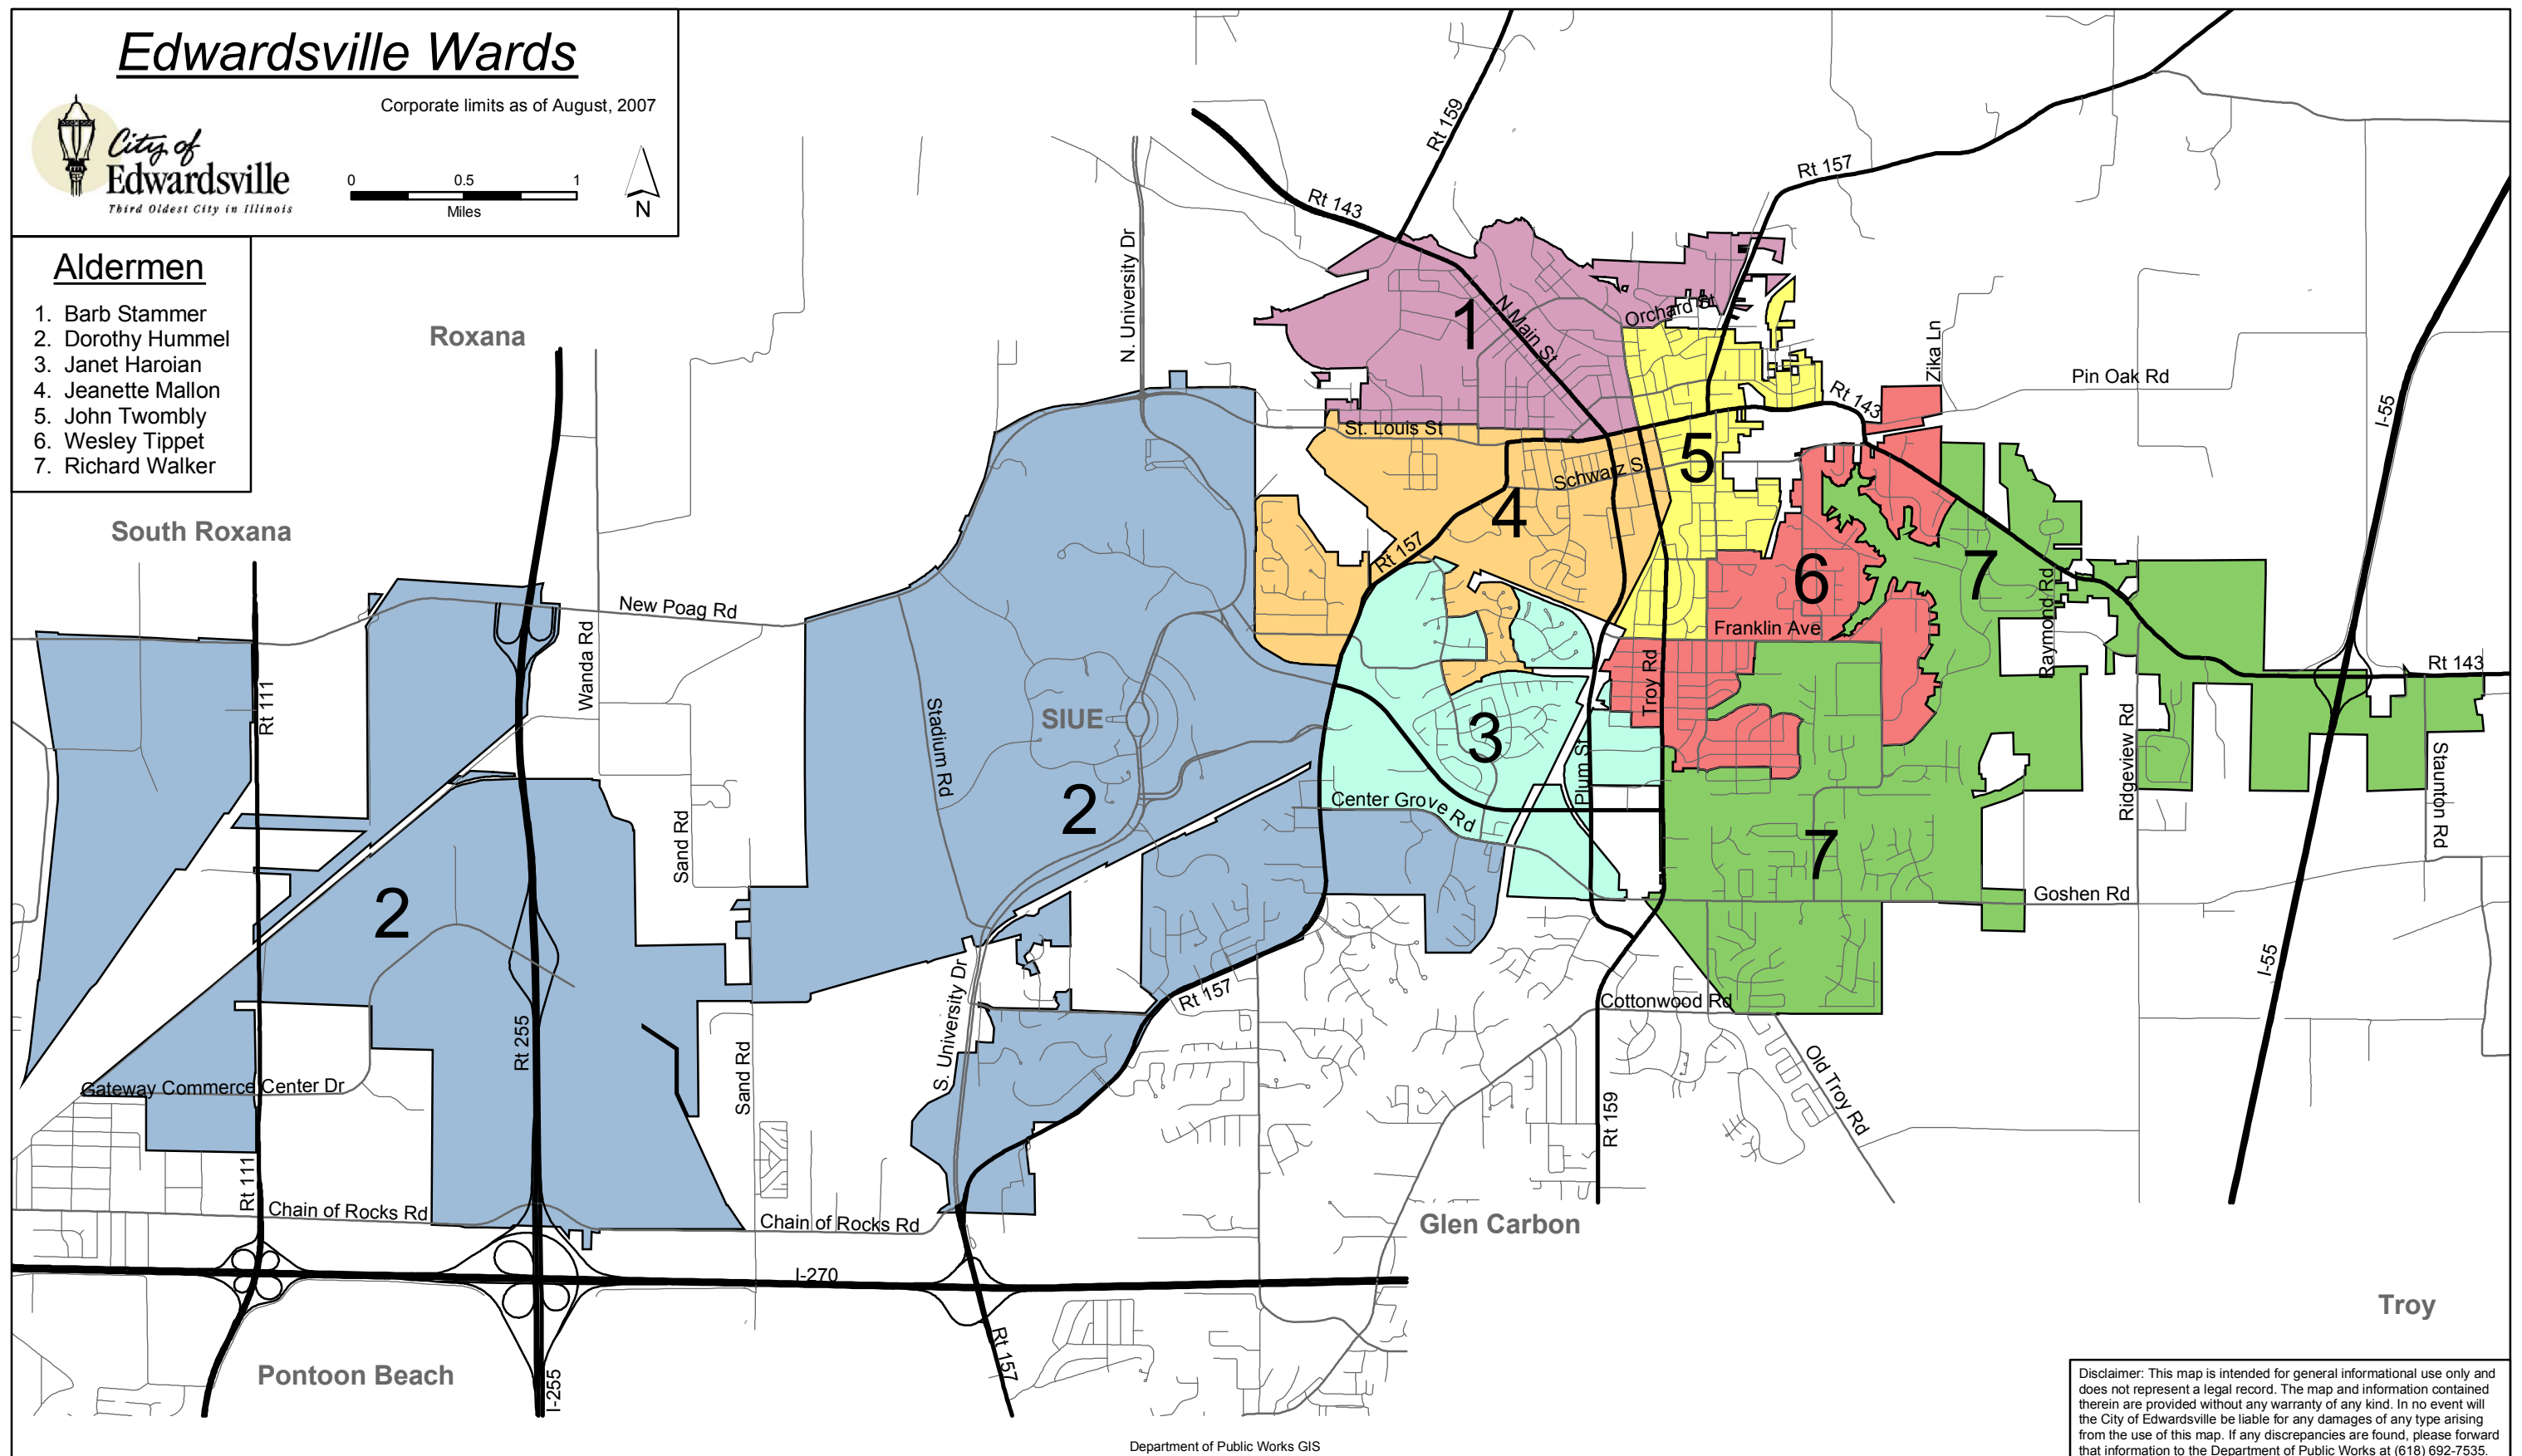

Edwardsville Wards

Corporate limits as of August, 2007

Aldermen

1. Barb Stammer
2. Dorothy Hummel
3. Janet Haroian
4. Jeanette Mallon
5. John Twombly
6. Wesley Tippet
7. Richard Walker

Disclaimer: This map is intended for general informational use only and does not represent a legal record. The map and information contained therein are provided without any warranty of any kind. In no event will the City of Edwardsville be liable for any damages of any type arising from the use of this map. If any discrepancies are found, please forward that information to the Department of Public Works at (618) 692-7535.